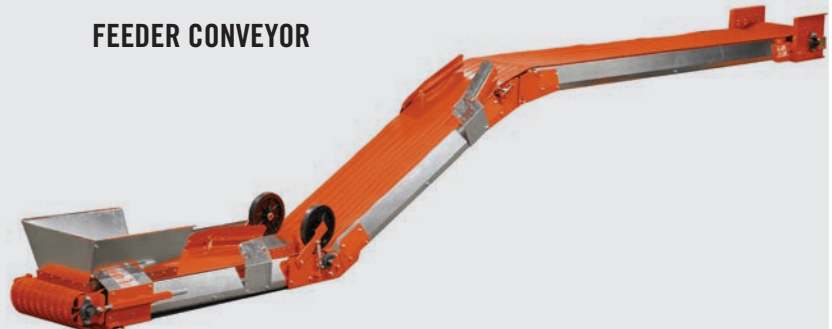

PRODUCT PARADE

RAIL DISTRIBUTORS

DAF

ALFRED

ROBOT 210

CONVEYORS

CHAIN CONVEYOR

REGULATOR CONVEYOR

CLEATED BELT CONVEYOR

FEEDER CONVEYOR

SQUARE BALE CONVEYOR

ROUND BALE CONVEYOR

BELT CONVEYOR

V SILO UNLOADERS

V2000

HYBRID

GRAIN-O-MATIC

TWINTRAC

FROSTBUSTER

880-SK

V MIXERS

V-MIX

V-MIX 2.0 ST

V-MIX FATMIX