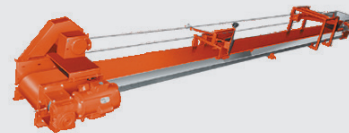

PRODUCT PARADE

RAIL DISTRIBUTORS

DAF

ALFRED

ROBOT 210

CONVEYORS

CHAIN CONVEYOR

REGULATOR CONVEYOR

CLEATED BELT CONVEYOR

FEEDER CONVEYOR

SQUARE BALE CONVEYOR

ROUND BALE CONVEYOR

BELT CONVEYOR

V SILO UNLOADERS

V2000

HYBRID

GRAIN-O-MATIC

TWINTRAC

FROSTBUSTER

880-SK

V MIXERS

V-MIX

V-MIX 2.0 ST

V-MIX FATMIX